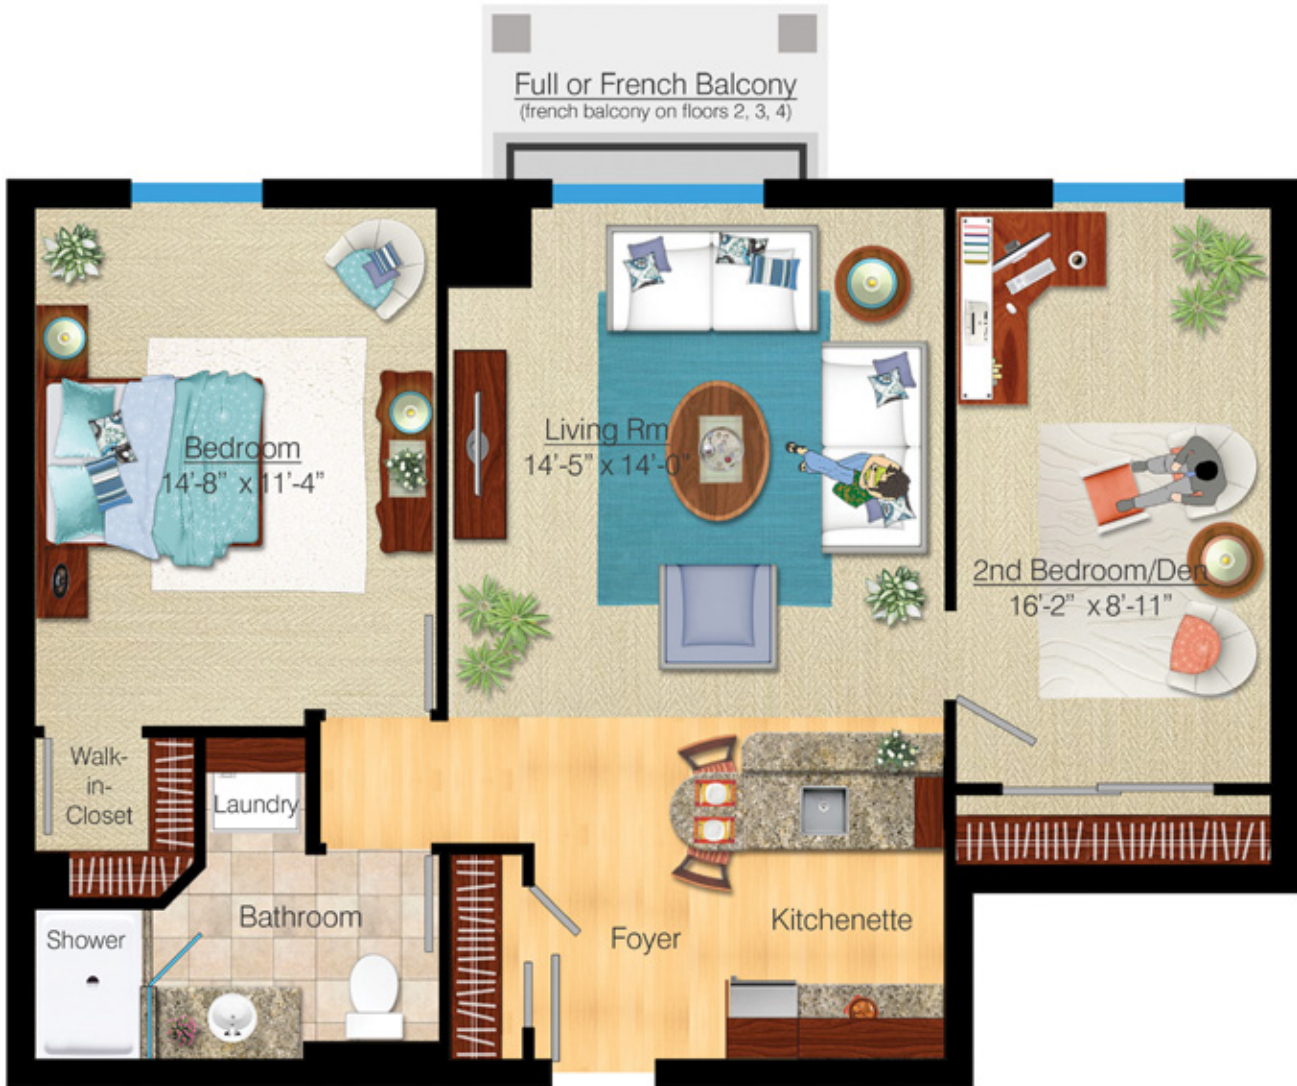

## Phase 1 – The Frontenac

One Bedroom: 750 Square Feet

# Waterford Kingston

Retirement Residence

Phase 1 – The St Lawrence  
Two Bedroom: 992 Square Feet