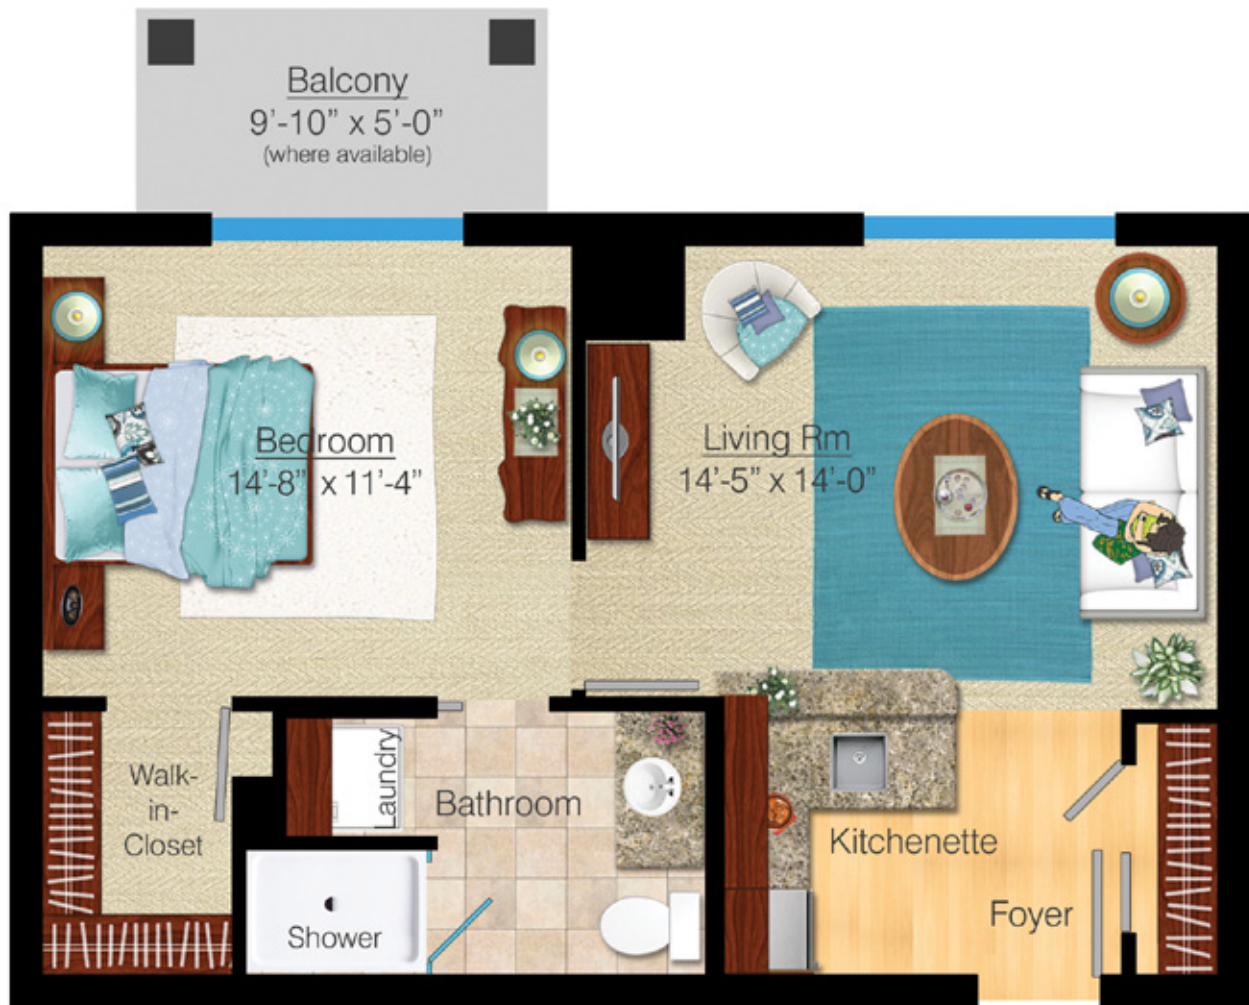

# Waterford Kingston

Retirement Residence

## Phase 1 – The Frontenac

One Bedroom: 750 Square Feet

# Waterford Kingston

Retirement Residence

Phase 1 – The St Lawrence  
Two Bedroom: 992 Square Feet